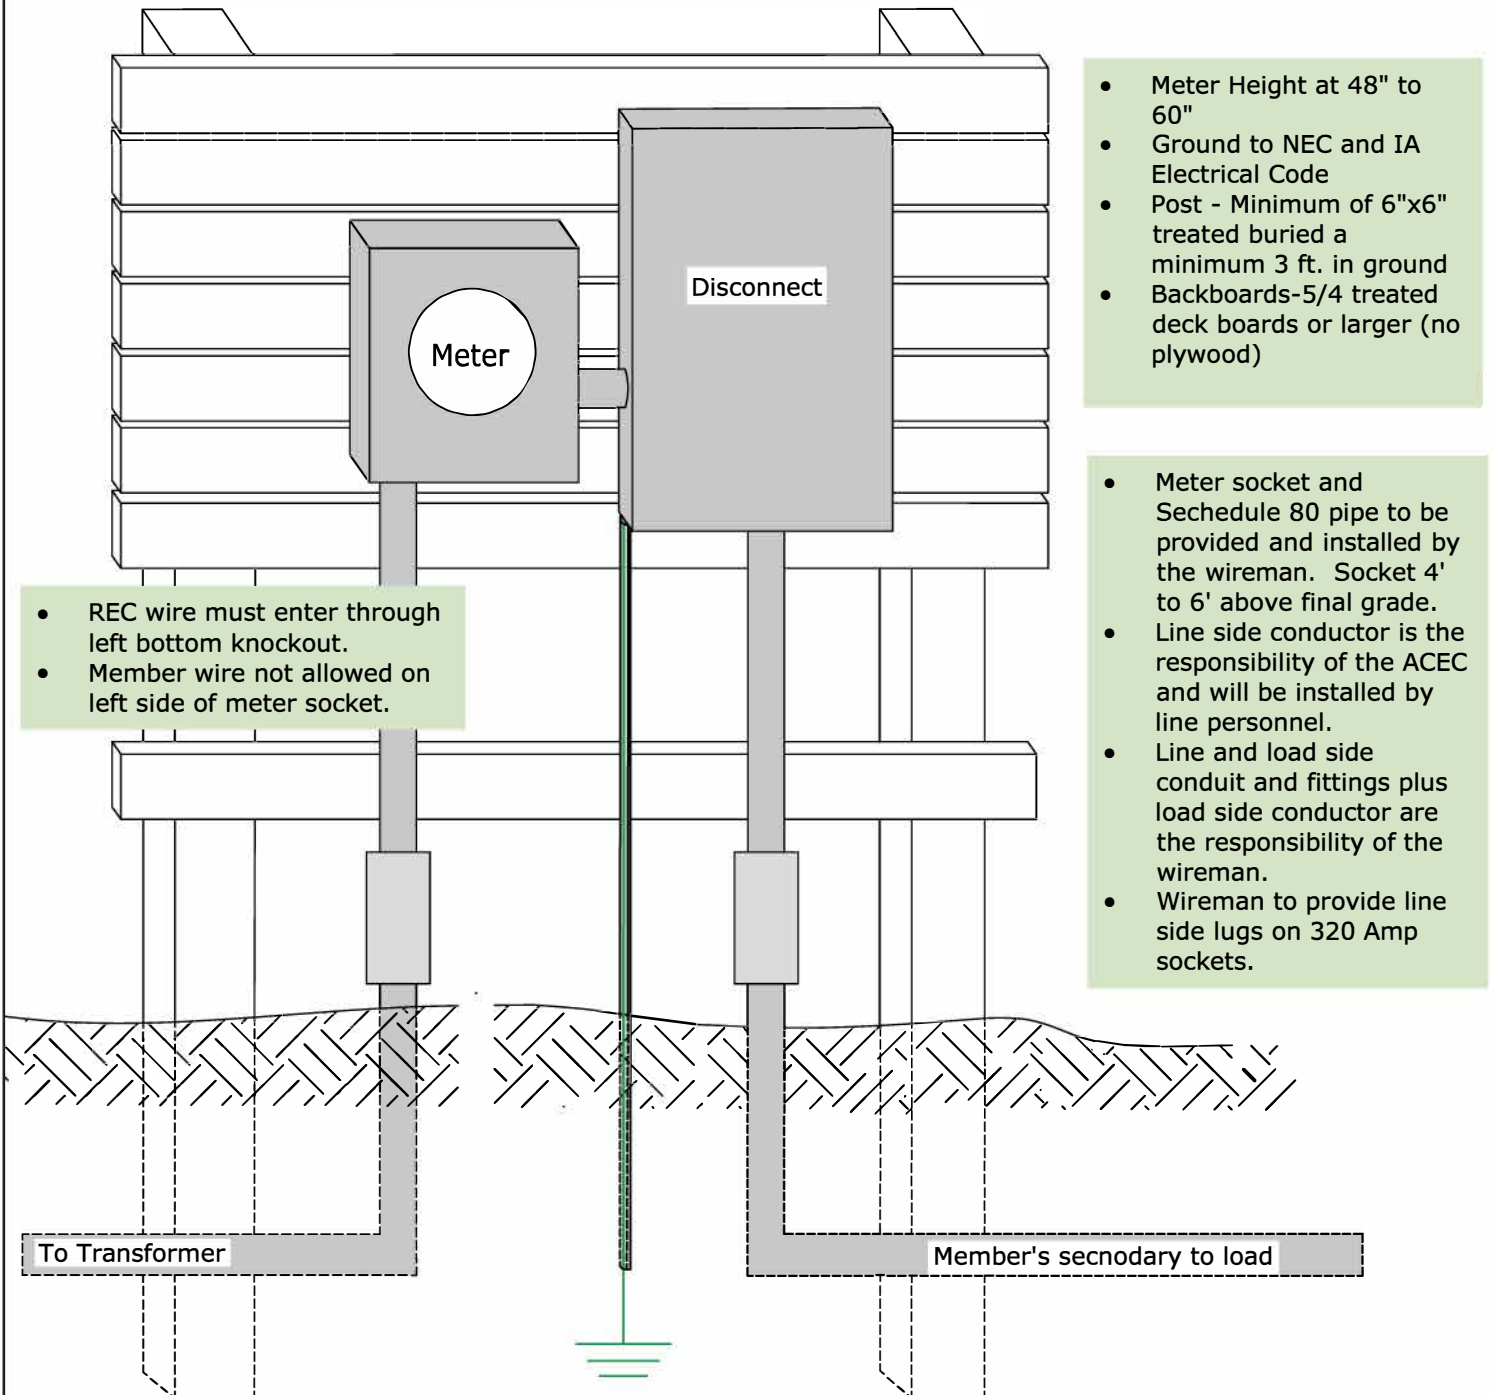

ALLAMAKEE-CLAYTON ELECTRIC COOPERATIVE, INC.

Wiring/Service Specifications and Recommendations

Phone: 1-888-788-1551 or 563-846-7611

Meter Panel: Underground Source - Underground Load

NOTE: Joint use of the ACEC trench is permitted with prior approval, with the exception of water and sewer systems.