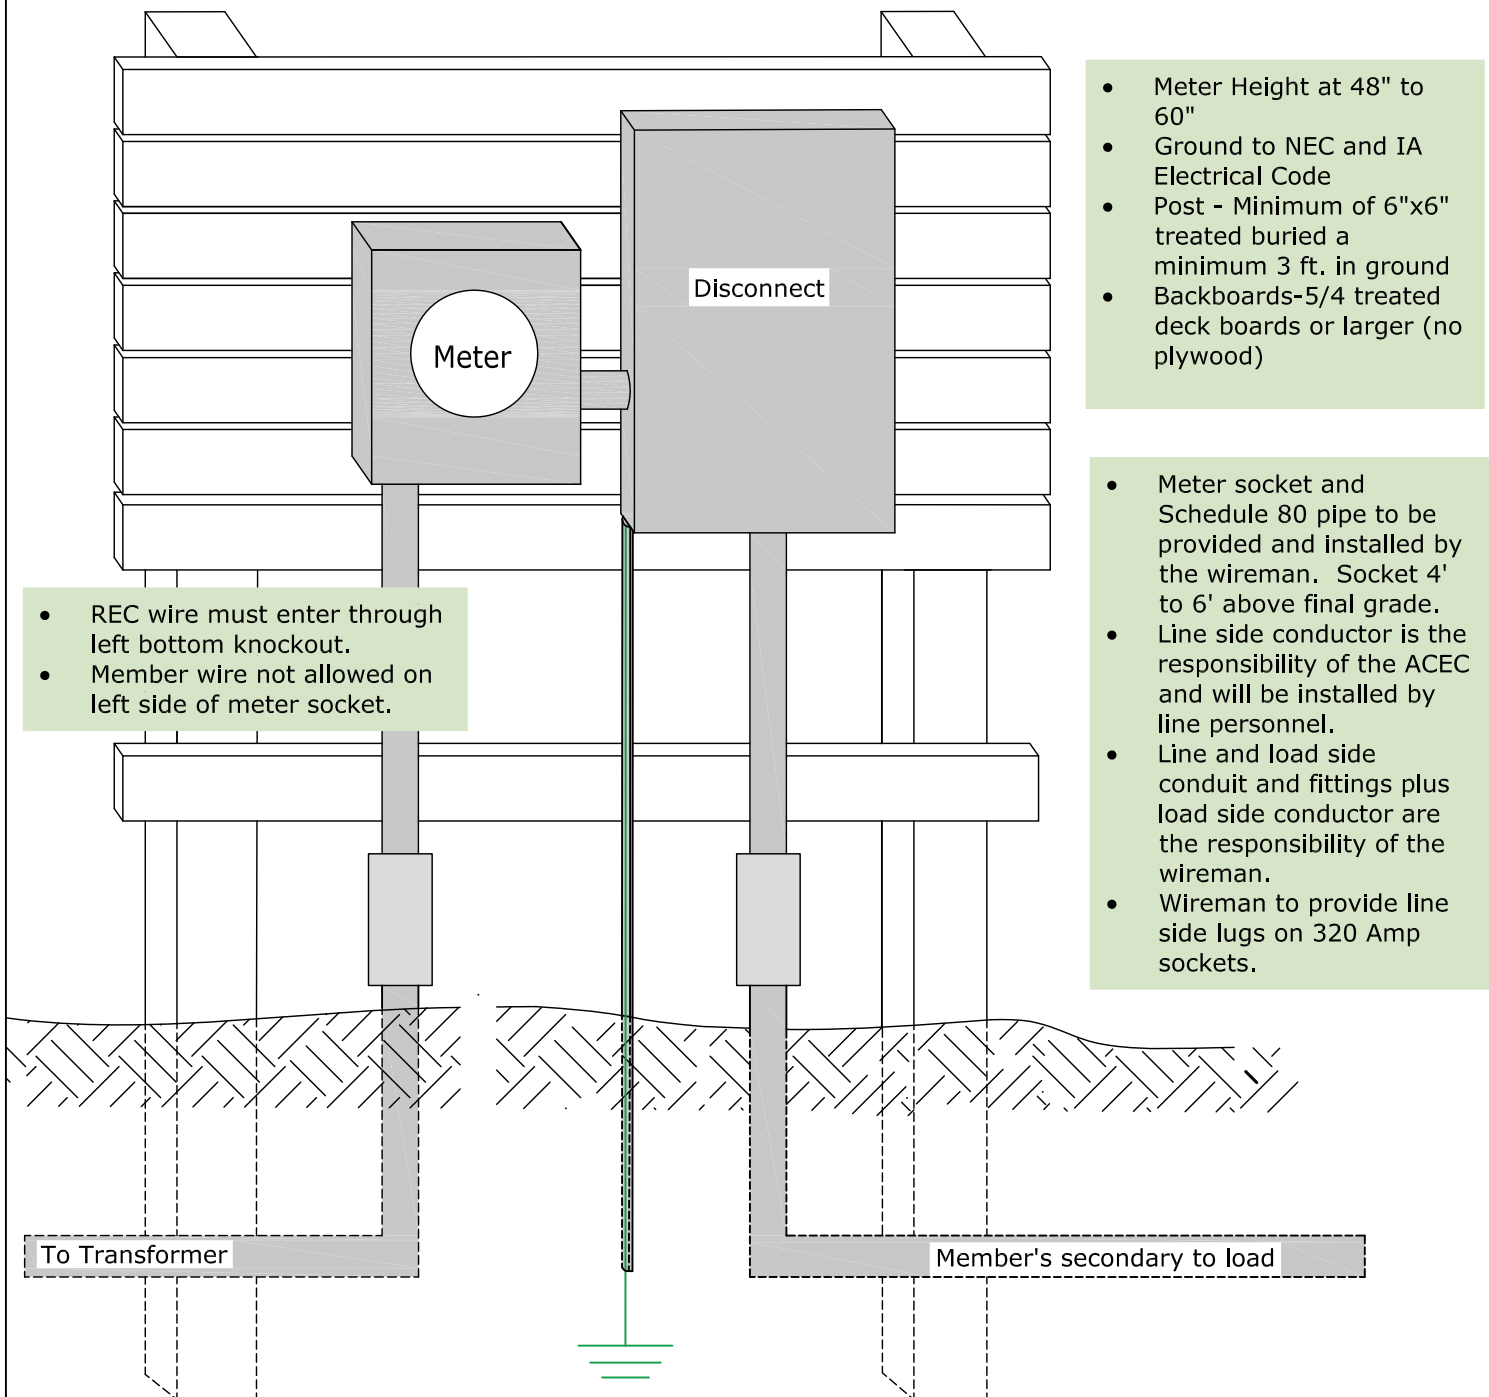

### Meter Panel: Underground Source - Underground Load

NOTE: Joint use of the ACEC trench is permitted with prior approval, with the exception of water and sewer systems.